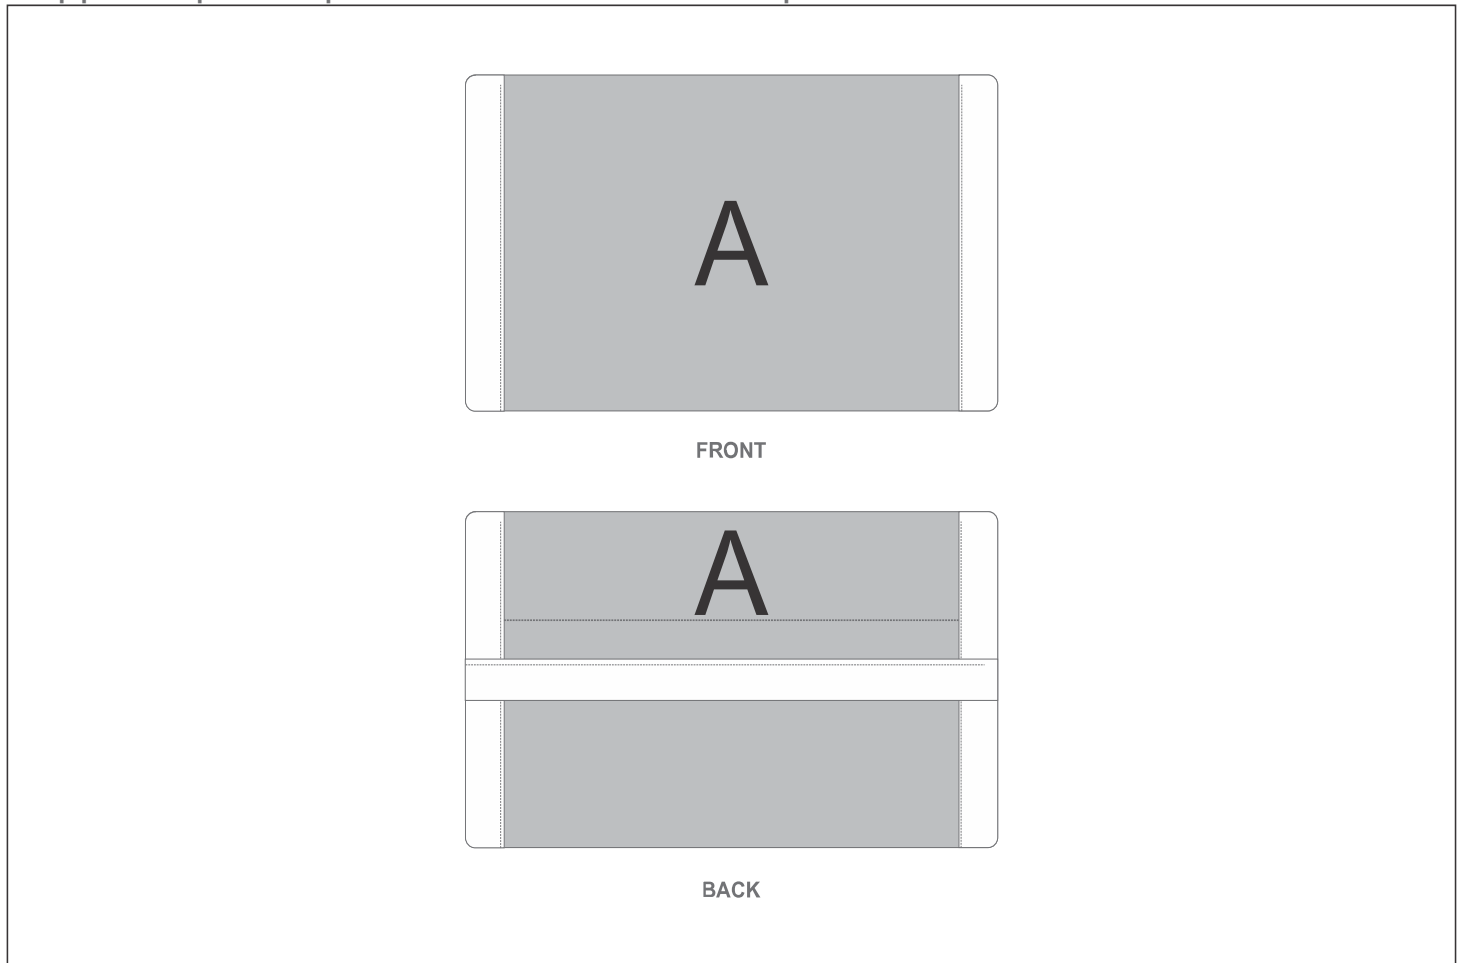

BC-HP-79-G

Hoppla Cape Neoprene Comfort Handle Grip

Need to know:

- Includes 1-Position Sublimation (setup fees apply)

- Please Note: We cannot guarantee 100% logo Alignment on all Brandable Panels.

- NB: Please note that towelling material is not conducive to having predominantly white back grounds due to the print transferring nature of the fabric and process used to complete the print. We always advise to have a background colour within the design as this mitigates the chances of material blemishes and ghosting of print.

Branding Options:

Position	Branding Method (Branding Code)	No. of Colours	Dimension
A	Custom Sublimation A (CPSUB-A)	Full Colour	190mm wide x 130mm high